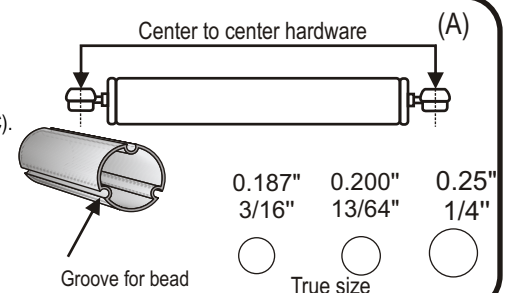

Fabric colors (**). See the color card at the beginning of catalogue.

Personalization

Prod. No.	Description	Retail
128002	With fabric only	40,10$

B= Approximately 93" C= 10" less than width of awning. Please specify other measurements.

The measurement required when ordering a replacement fabric is center to center hardware (A)

If you cannot get this measurement, you must order the fabric by mentioning the "finished" width of the fabric (C). In all cases, you must mention the original brand of the awning.

This 14 oz fabric will be made standard with the large bead 1/4" at the awning rail and the 0.200" bead at the roller. You must advise us if you want the beads otherwise.